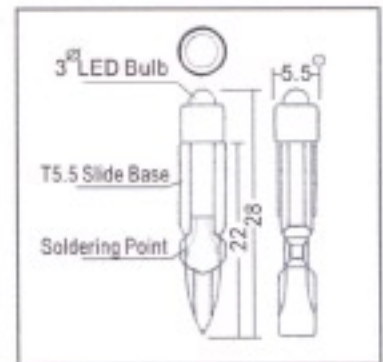

LED T5.5 Slide Base Lamp

Type : L-T5.5SB

Characters:

Epoxy Lens Color: Water Clear.Frosted.

Color: Red. Green. Blue. Yellow. White.

Dia.& Length: **Base:**

T5.5*28mm. T5.5

Bulb Shape : **For:**

Dome.Flat. Indicator.Instrument

Part Number and Description

Part Number	Diameter Length	Color	Volts	Base	Design Current (mA)	Wave length(nm)	Lumens (M.c.d)	Life time(h)	Viewing Angle
LT5.5RF-01D	T5.5*28mm	Red	DC 6V	T5.5	17±2mA	620-630	0.8lm	30K(h)	60°
LT5.5RF-02D	T5.5*28mm	Red	DC 12V	T5.5	17±2mA	620-630	0.8lm	30K(h)	60°
LT5.5RF-03D	T5.5*28mm	Red	DC 24V	T5.5	15±2mA	620-630	0.7lm	30K(h)	60°
LT5.5RF-04D	T5.5*28mm	Red	DC 28V	T5.5	16±2mA	620-630	0.8lm	30K(h)	60°
LT5.5RF-05D	T5.5*28mm	Red	DC 36V	T5.5	16±2mA	620-630	0.8lm	30K(h)	60°
LT5.5RF-06D	T5.5*28mm	Red	DC 48V	T5.5	16±2mA	620-630	0.8lm	30K(h)	60°
LT5.5RF-07D	T5.5*28mm	Red	DC 60V	T5.5	15±2mA	620-630	0.7lm	30K(h)	60°
LT5.5GF-01D	T5.5*28mm	Green	DC 6V	T5.5	16±2mA	515-525	2.0lm	30K(h)	60°
LT5.5GF-02D	T5.5*28mm	Green	DC 12V	T5.5	16±2mA	515-525	2.0lm	30K(h)	60°
LT5.5GF-03D	T5.5*28mm	Green	DC 24V	T5.5	16±2mA	515-525	2.0lm	30K(h)	60°
LT5.5GF-04D	T5.5*28mm	Green	DC 28V	T5.5	17±2mA	515-525	2.1lm	30K(h)	60°
LT5.5GF-05D	T5.5*28mm	Green	DC 36V	T5.5	16±2mA	515-525	2.0lm	30K(h)	60°
LT5.5GF-06D	T5.5*28mm	Green	DC 48V	T5.5	15±2mA	515-525	1.9lm	30K(h)	60°
LT5.5GF-07D	T5.5*28mm	Green	DC 60V	T5.5	15±2mA	515-525	1.9lm	30K(h)	60°
LT5.5BF-01D	T5.5*28mm	Blue	DC 6V	T5.5	17±2mA	465-475	0.3lm	30K(h)	60°
LT5.5BF-02D	T5.5*28mm	Blue	DC 12V	T5.5	17±2mA	465-475	0.3lm	30K(h)	60°
LT5.5BF-03D	T5.5*28mm	Blue	DC 24V	T5.5	15±2mA	465-475	0.2lm	30K(h)	60°
LT5.5BF-04D	T5.5*28mm	Blue	DC 28V	T5.5	16±2mA	465-475	0.3lm	30K(h)	60°
LT5.5BF-05D	T5.5*28mm	Blue	DC 36V	T5.5	16±2mA	465-475	0.3lm	30K(h)	60°
LT5.5BF-06D	T5.5*28mm	Blue	DC 48V	T5.5	16±2mA	465-475	0.3lm	30K(h)	60°
LT5.5BF-07D	T5.5*28mm	Blue	DC 60V	T5.5	15±2mA	465-475	0.2lm	30K(h)	60°
LT5.5YF-01D	T5.5*28mm	Yellow	DC 6V	T5.5	17±2mA	585-595	0.4lm	30K(h)	60°
LT5.5YF-02D	T5.5*28mm	Yellow	DC 12V	T5.5	17±2mA	585-595	0.4lm	30K(h)	60°
LT5.5YF-03D	T5.5*28mm	Yellow	DC 24V	T5.5	15±2mA	585-595	0.3lm	30K(h)	60°
LT5.5YF-04D	T5.5*28mm	Yellow	DC 28V	T5.5	16±2mA	585-595	0.4lm	30K(h)	60°
LT5.5YF-05D	T5.5*28mm	Yellow	DC 36V	T5.5	17±2mA	585-595	0.4lm	30K(h)	60°
LT5.5YF-06D	T5.5*28mm	Yellow	DC 48V	T5.5	17±2mA	585-595	0.4lm	30K(h)	60°
LT5.5YF-07D	T5.5*28mm	Yellow	DC 60V	T5.5	16±2mA	585-595	0.4lm	30K(h)	60°
LT5.5WF-01D	T5.5*28mm	White	DC 6V	T5.5	16±2mA	(K)5000-6000	2.1lm	30K(h)	60°
LT5.5WF-02D	T5.5*28mm	White	DC 12V	T5.5	16±2mA	(K)5000-6000	2.1lm	30K(h)	60°
LT5.5WF-03D	T5.5*28mm	White	DC 24V	T5.5	15±2mA	(K)5000-6000	2.0lm	30K(h)	60°
LT5.5WF-04D	T5.5*28mm	White	DC 28V	T5.5	17±2mA	(K)5000-6000	2.1lm	30K(h)	60°
LT5.5WF-05D	T5.5*28mm	White	DC 36V	T5.5	16±2mA	(K)5000-6000	2.1lm	30K(h)	60°
LT5.5WF-06D	T5.5*28mm	White	DC 48V	T5.5	16±2mA	(K)5000-6000	2.1lm	30K(h)	60°
LT5.5WF-07D	T5.5*28mm	White	DC 60V	T5.5	16±2mA	(K)5000-6000	2.1lm	30K(h)	60°

Package

Bulk..... 100 Pcs/Bag

Bulk..... 20 Box/Carton

Bulk..... 100 Pcs/Box

Bulk..... 10000 Pcs/Carton