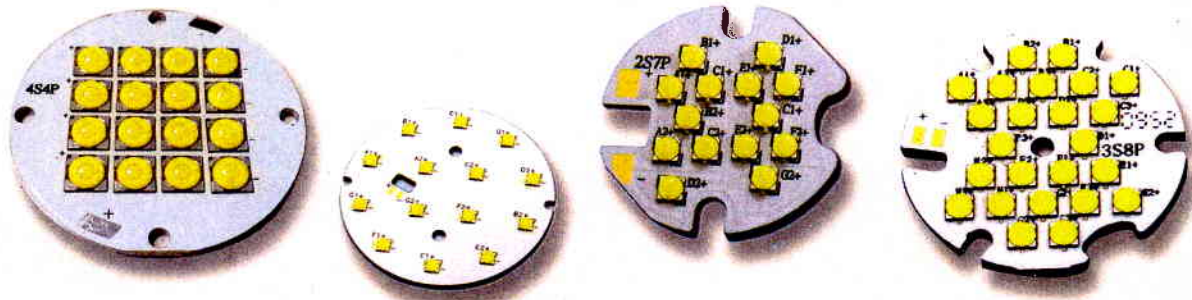

Customized Led Light Engine

CCT	2700K 3000K	4000K	5700K
Power	20W~150W		
Binning	Within MacAdam 2-step		
CRI (Ra)	Typ. 80		Typ. 75
lm/W	>100 lm/W		>120 lm/W
LEDs	L990D(1-3W)/L944(3-5W)/L977(5-10W)/L999(10-16W)		
View Angle (2θ1/2)	160 °		
DC / HV / AC operation	Customized LED Light Engine		